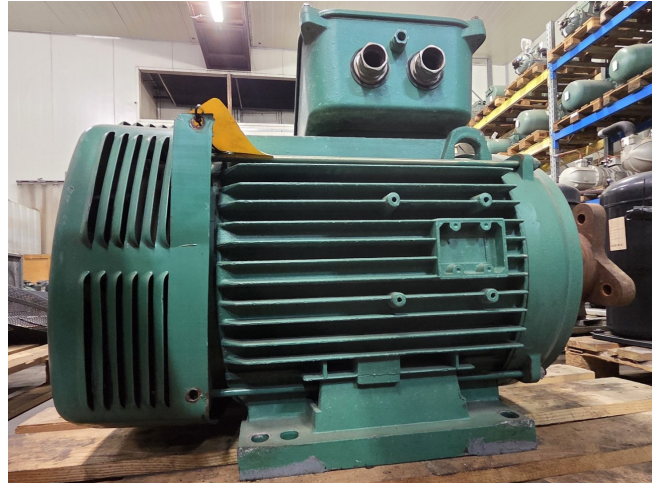

Leroy Somer PLS250MP-T

Specifications

Марка	Leroy Somer
тип	PLS250MP-T
kW	90
RPM	1470/1475
Size & Weight	900x480x670 mm (LxWxH) & 360 kg
50 Hz / 60 Hz	50
Stock	1

Description

Used Leroy Somer PLS250MP-T

Used Leroy Somer PLS250MP-T electro motor with the following specifications:
50 Hz - 90 kW - 1470/1475 RPM.
Dimensions: 900x480x670 mm
(LxWxH) & 360 kg.